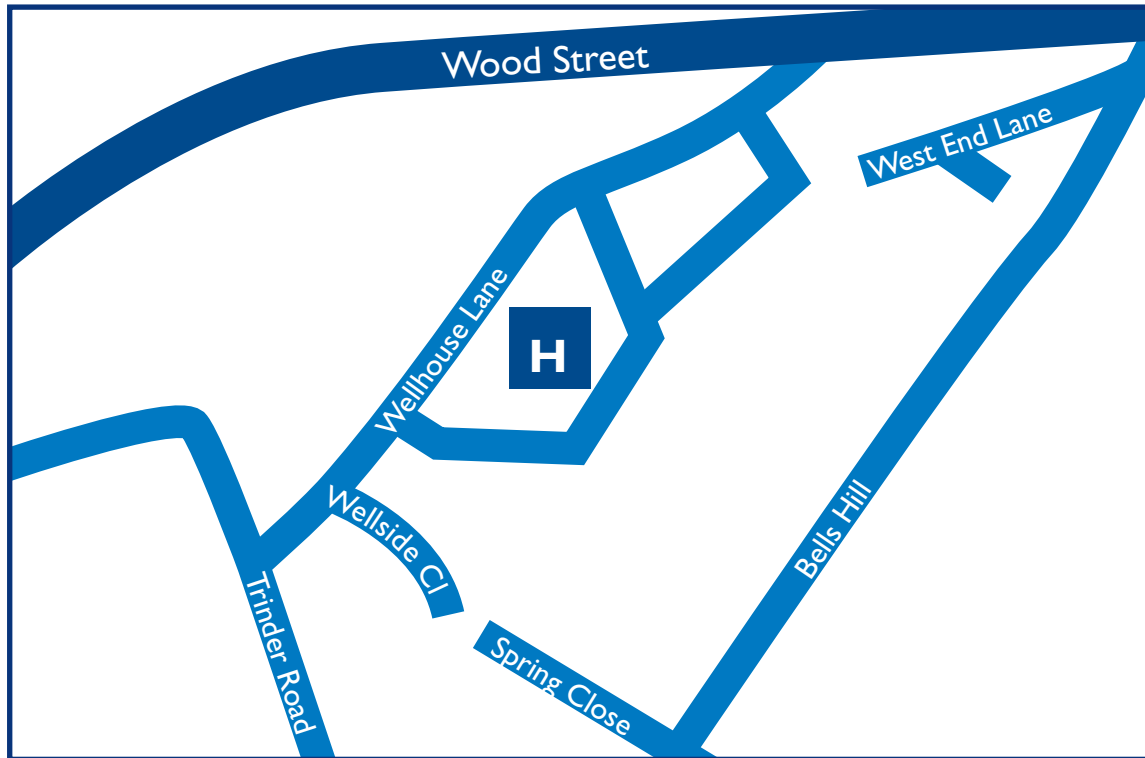

# How to find us

Barnet MRI Centre | Barnet General Hospital |  
Wellhouse Lane | Barnet | Herts | EN5 3DJ

**Tel: 0845 602 6918**

Map not to scale

## By road

The MRI Centre is situated in Barnet General Hospital on Wellhouse Lane, off Wood Street (A411) next to the Accident and Emergency department. The MRI Centre can also be accessed through the main hospital via the Diagnostic Imaging department. Parking is £4 for the day.

## By bus

Bus routes serving the hospital are 107, 263, 307, 384 and 614.

## By rail

The nearest London underground station is High Barnet, which is a 30 minute walk from the hospital, or take the 263 bus into the hospital grounds.

For detailed travel information and route planning call London travel information on 0207 222 1234.