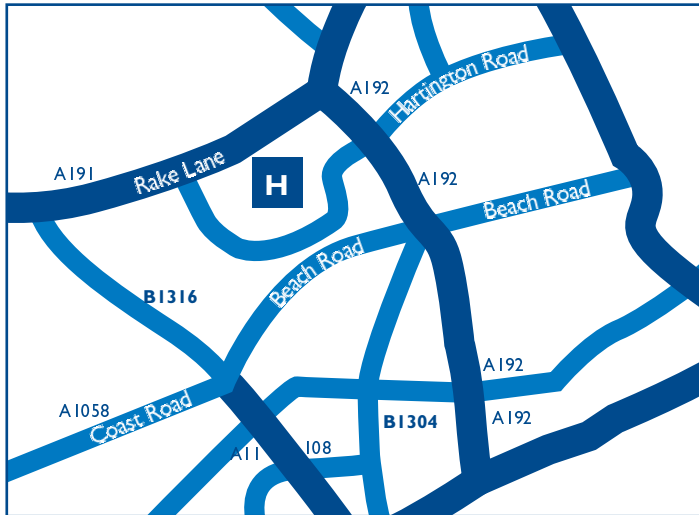

How to find us

North Tyneside MRI Centre | North Tyneside General Hospital | Rake Lane |
North Shields | Tyne and Wear | NE29 8NH

Tel: 0191 257 8739

Map not to scale

By road: The North Tyneside MRI Centre is situated in North Tyneside General Hospital, on Rake Lane (A191). Pay and display parking is available at the hospital.

By rail: The nearest stations are North Shields, Cullercoats and Whitley Bay.

By bus: The bus route serving the hospital is 810.

InHealth | Beechwood Hall | Kingsmead Road | High Wycombe | Buckinghamshire | HP11 1JL
Tel: +44(0)1494 560000 | Fax: +44(0)1494 560056 | www.inhealthgroup.com | info@inhealthgroup.com