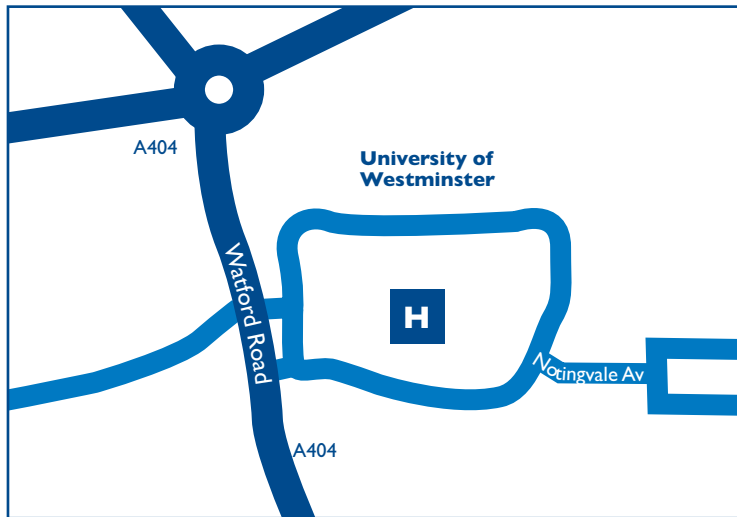

How to find us

The MRI Unit | Northwick Park Hospital | Watford Road | Harrow | HA1 3UJ

Tel: 0208 869 2085

Map not to scale

By road: The MRI Unit is situated in Northwick Park Hospital, on the Watford Road (A404). In the hospital one way system follow the road past the main car park, over the speed hump, turn immediately left into the MRI Centre car park. Limited parking may be available outside the unit on the left between the yellow poles.

By tube: The nearest station is Northwick Park, which is 0.3 miles from the hospital and is on the Metropolitan line.

By bus: Bus routes serving the hospital are H10, 186, 223, 182, H14 and N18.

InHealth | Beechwood Hall | Kingsmead Road | High Wycombe | Buckinghamshire | HP11 1JL
Tel: +44(0)1494 560000 | Fax: +44(0)1494 560056 | www.inhealthgroup.com | info@inhealthgroup.com