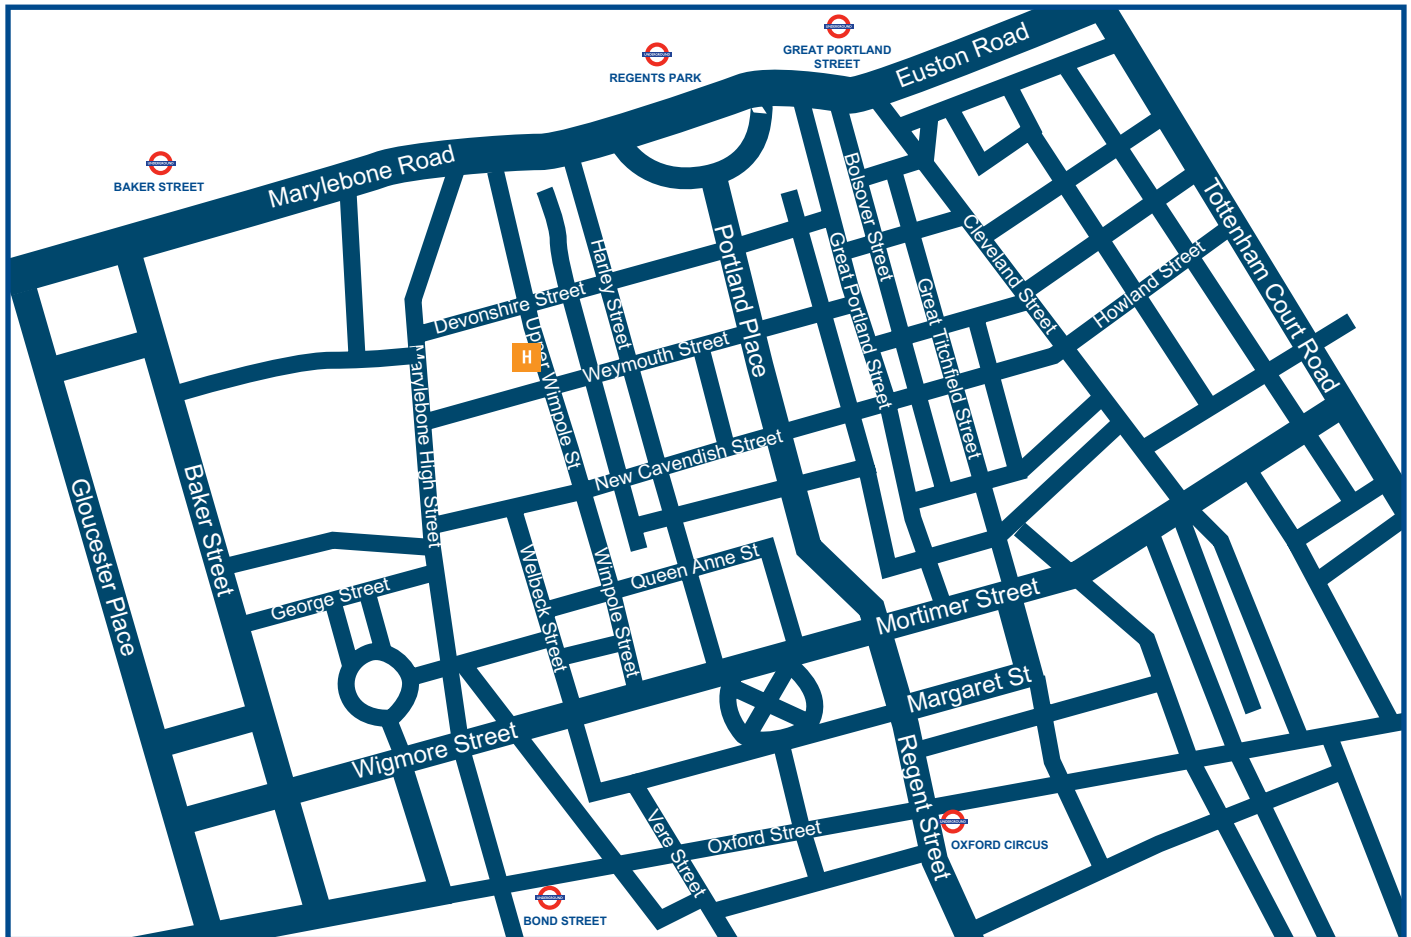

How to find Quantum InHealth

Quantum InHealth, 22 Upper Wimpole Street, London W1G 6NB

By road

The London PET/CT Centre is situated on Harley Street. Parking can be difficult but there are a number of car parks nearby including Cavendish Square and Marylebone Road. There is no parking available at the London PET/CT Centre. Congestion charges do apply in this area.

By bus

Bus routes serving the Centre are 18, 27, 30, 205 and 453.

By rail

The nearest stations are Regents Park Underground (Bakerloo Line) and Euston BR.

For all enquiries please contact our patient info line on
 Call 020 7935 9889 | Email quantum.inhealth@inhealthgroup.com
 Visit www.quantuminhealth.com