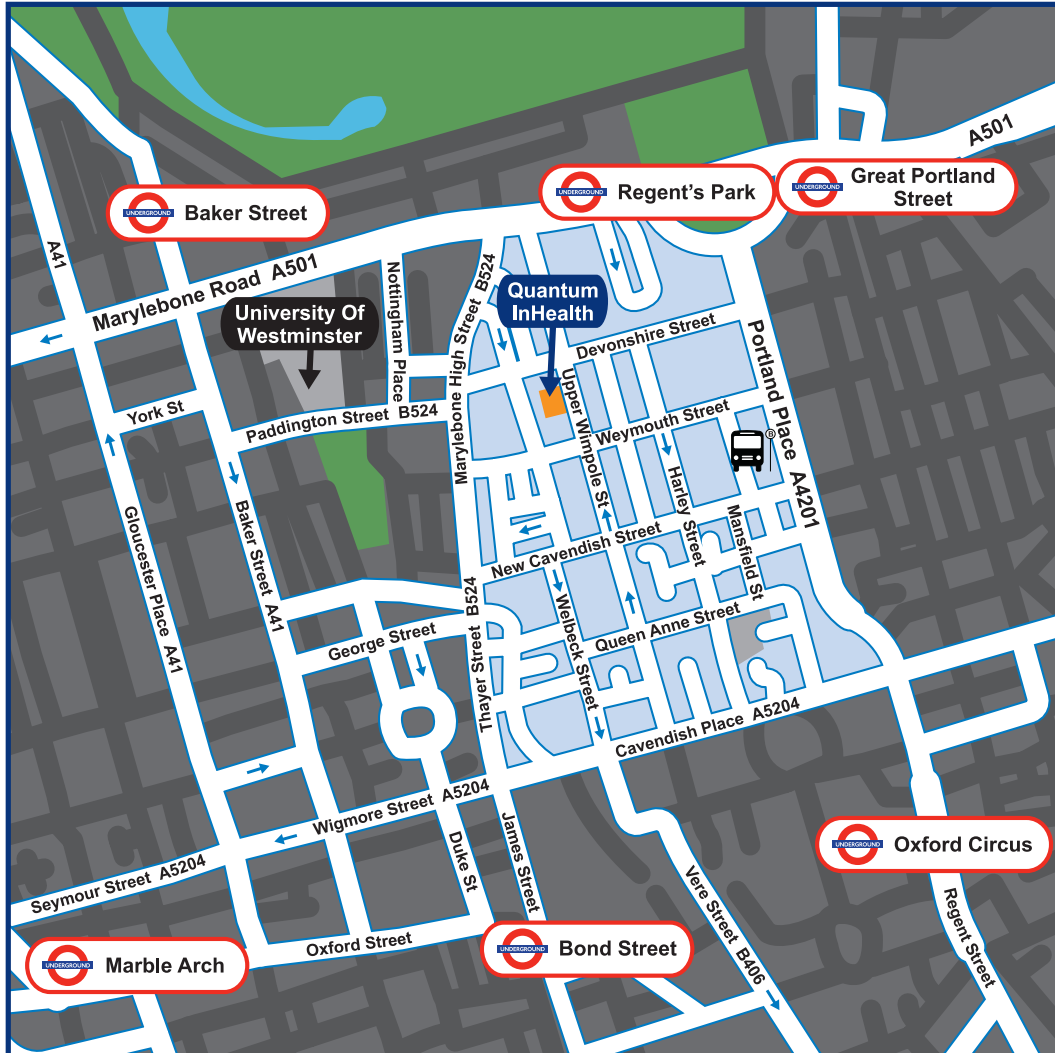

How to find us

Quantum InHealth | 22 Upper Wimpole Street | London | W1G 6NB

Tel: 020 7935 9889

Map not to scale

By road

Quantum InHealth is situated on Wimpole Street. Parking can be difficult but there are a number of car parks nearby including Cavendish Square and Marylebone Road. There is no parking available at Quantum InHealth. Congestion charges do apply in this area.

By bus

Buses servicing the A4201 Portland Place are the C2, 88 & 453.

By rail

The nearest tube stations are Regent's Park on the Bakerloo line and the nearest National Rail train station is Marylebone, which is also on the Bakerloo line.