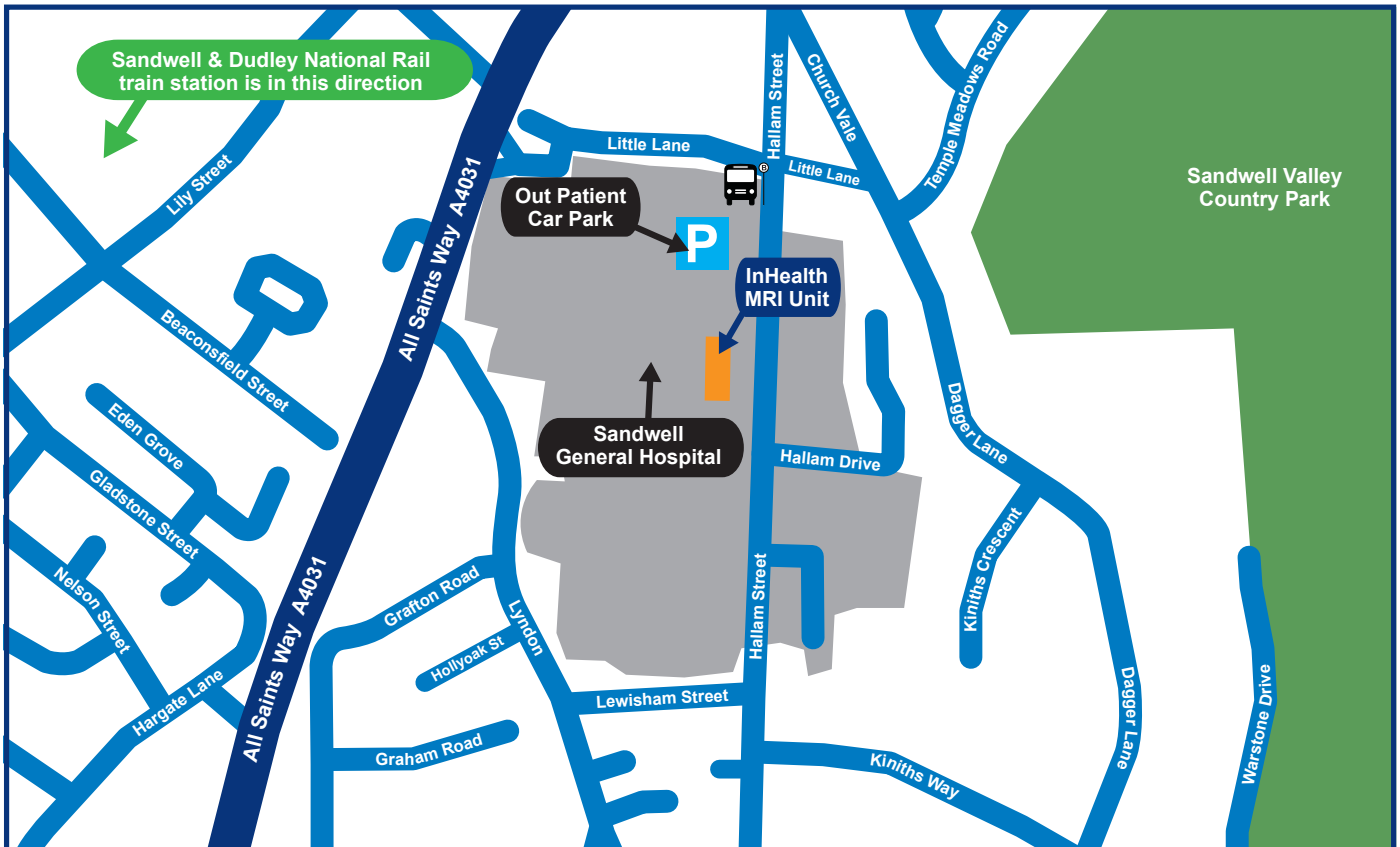

How to find us

Sandwell MRI Centre | Sandwell General Hospital |
Lyndon | West Bromwich | West Midlands | B71 4HJ

Tel: 0121 507 2484 or 0121 507 2485

Map not to scale

By road

The InHealth MRI unit is situated next to the outpatients car park. Enter the car park off Hallam Street via Little Lane. The MRI department has a separate entrance to the left of the outpatients building, going past the hydrotherapy pool.

By bus

The bus routes servicing the Hospital are the 405 and 406H which both use West Bromwich Bus Station for connections. Bus routes which serve the Hospital and Sandwell & Dudley National Rail train station are the 404, 404A and 404H.

By rail

The nearest National Rail train station is Sandwell & Dudley, which is about 10 minutes from the Hospital by car or taxi. Timetables and information are available at www.nationalrail.co.uk or telephone 08457 48 49 50.