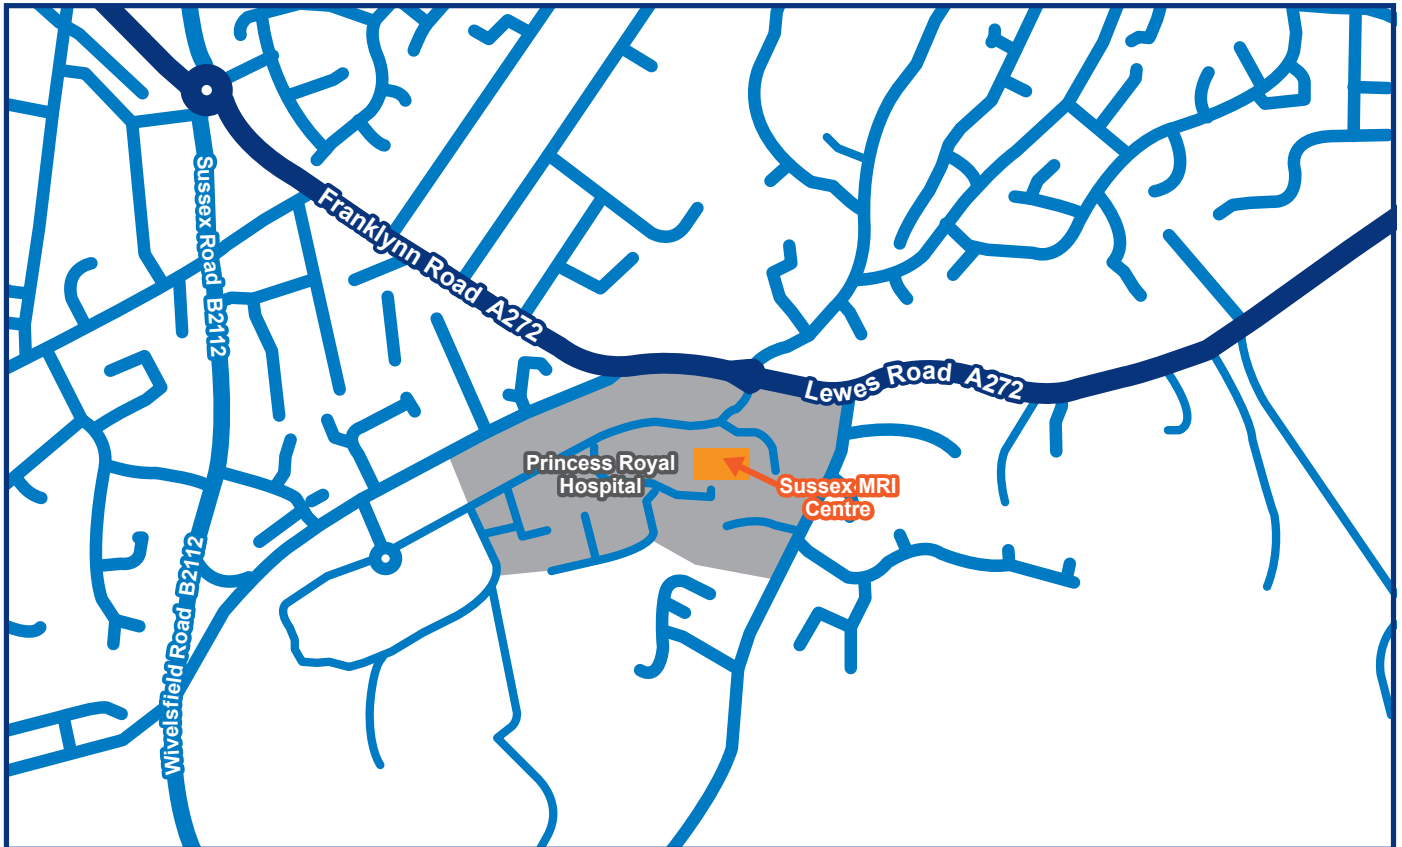

How to find us

Sussex MRI Centre | Princess Royal Hospital |
Lewes Road | Haywards Heath | West Sussex | RH16 4EX

Tel: 01444 440 045

Map not to scale

By road

Sussex MRI Centre is situated in The Princess Royal Hospital on Lewes Road (A272). Follow signs for The Sussex MRI Centre. Drive into the main entrance of the hospital and turn the first left, drive past accident and emergency and take the first turning on the right into the small courtyard behind A&E. The Sussex MRI Centre is on the left.

Parking

There are two pay and display (£1.50 with no charge given) MRI spaces opposite. All the rest of the spaces are for disabled parking. Alternative parking is available in carparks 1 and 4 in front of the hospital.

By bus

The bus routes serving the hospital are the 29, 30A, 31, 33, 33A, 33B, 81, 82, 86, 87, 89, 166, 270 and 271.

By rail

The nearest National Rail train station is Haywards Heath and it's about 5 minutes away from the hospital by car.