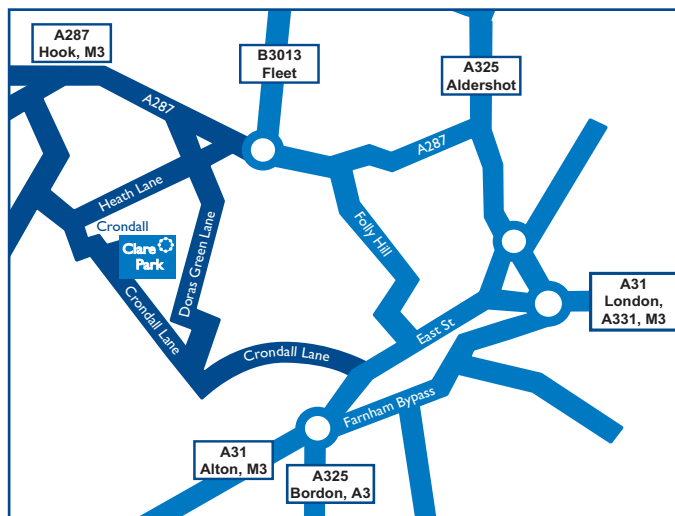

How to find us

Clare Park Hospital | Crondall Lane | Farnham | Surrey | GU10 5XX

Tel: 01252 850 216 Ext: 312

Map not to scale

By road: At the Junction A31 and A325 South of Farnham, take the Northern exit signposted for Farnham Town Centre. Follow the road and cross a small roundabout (1st exit, straight on) before taking an immediate right-turn into Crondall Lane at the VW garage. Continue along this road for about 2.5 miles into open countryside. The hospital is on the right accessed from a junction on a sharp left-hand bend just before the village of Crondall (not to be confused with the earlier entrance for the Clare Park Private Retirement Residence).

By rail: Clare Park Hospital is a 10 minute taxi ride from Farnham station.

InHealth | Beechwood Hall | Kingsmead Road | High Wycombe | Buckinghamshire | HP11 1JL
Tel: +44(0)1494 560000 | Fax: +44(0)1494 560056 | www.inhealthgroup.com | info@inhealthgroup.com