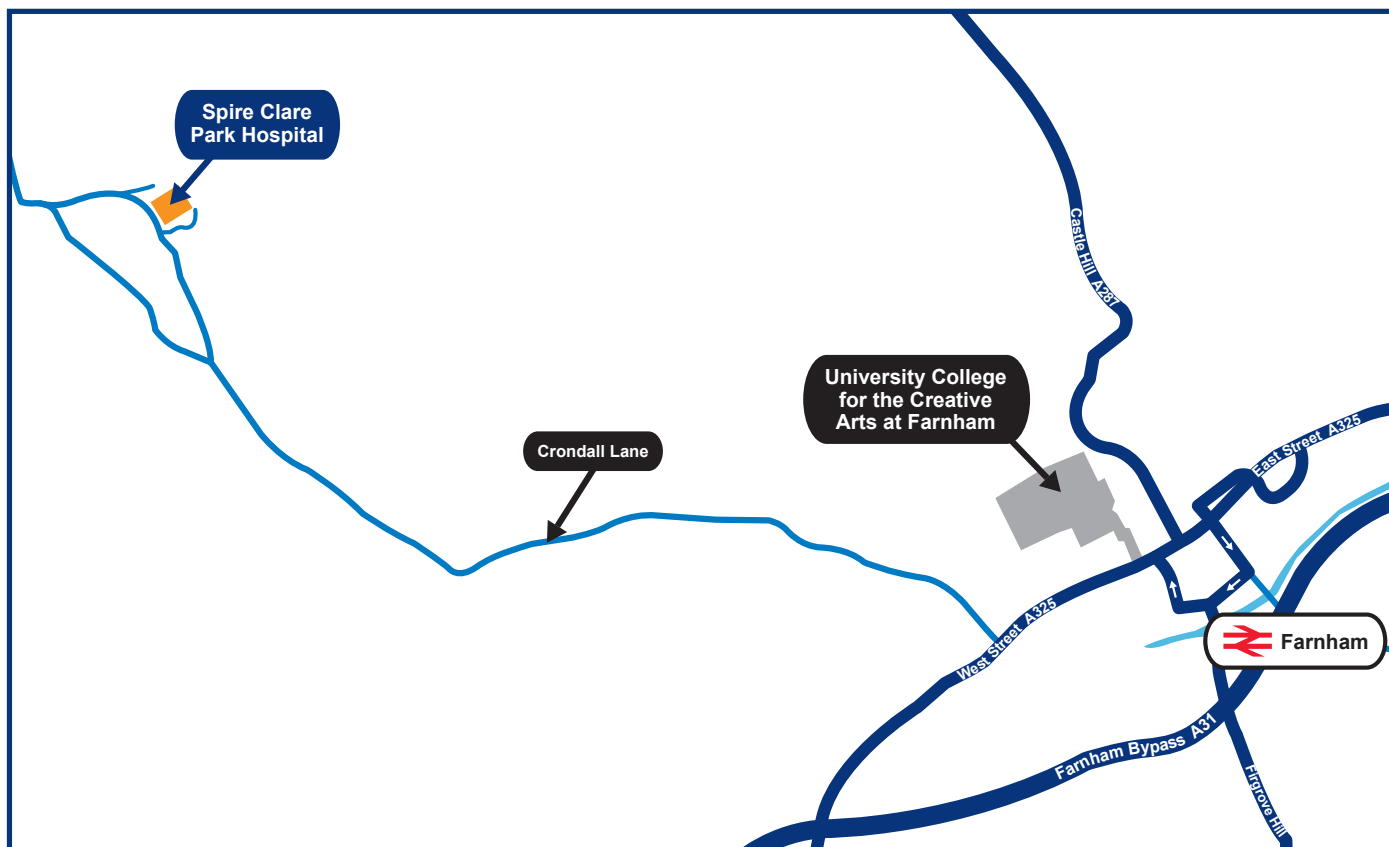

How to find us

Spire Clare Park Hospital | Crondall Lane |
Farnham | Surrey | GU10 5XX

Tel: 01252 850 216 (Ext: 312)

Map not to scale

By road

From the A325, A331, A31 (London) and the M3. At the Shepherd & Flock roundabout, continue along the Farnham bypass and at the Coxbridge roundabout take the third exit signposted for Farnham town centre. Follow this road across a mini roundabout and take the next left, turn into Crondall Lane at the VW garage. Continue along this road for about 2 and a half miles into open countryside. The hospital is situated on the right, on a sharp left handed bend, just before the village of Crondall.

By rail

The nearest National Rail train station is Farnham and to complete your journey we recommend that you use a taxi. Numerous local taxi services operate from outside the station and the journey to the hospital is about 10 minutes.