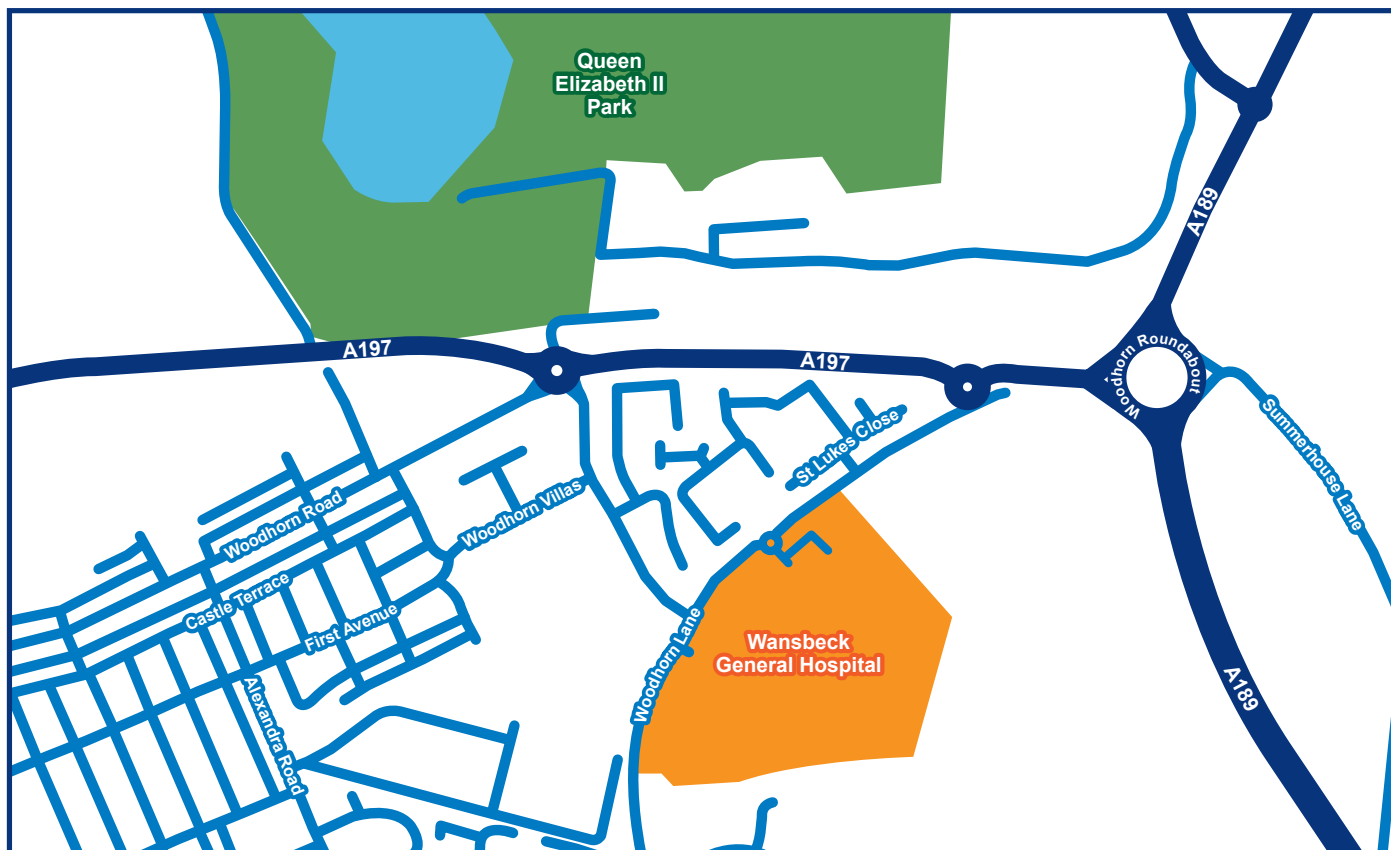

How to find us

Wansbeck General Hospital | Woodhorn Lane |
Ashington | Northumberland | NE63 9JJ

Tel: 0844 811 8111

Map not to scale

By road

Wansbeck General Hospital is situated just off the A197, on the outskirts of Ashington. From the A189 Spine Road. Exit the Woodhorn Roundabout signposted Ashington. At the next Roundabout take the first exit, continue along Woodhorn Lane and you will arrive at the Hospital.

Parking

On site car parking and disabled parking is available.

By bus

For up to date bus information please use the traveline service.

By rail

There is no train station at Ashington, The closest National Rail train station is Morpeth, which is six miles away.