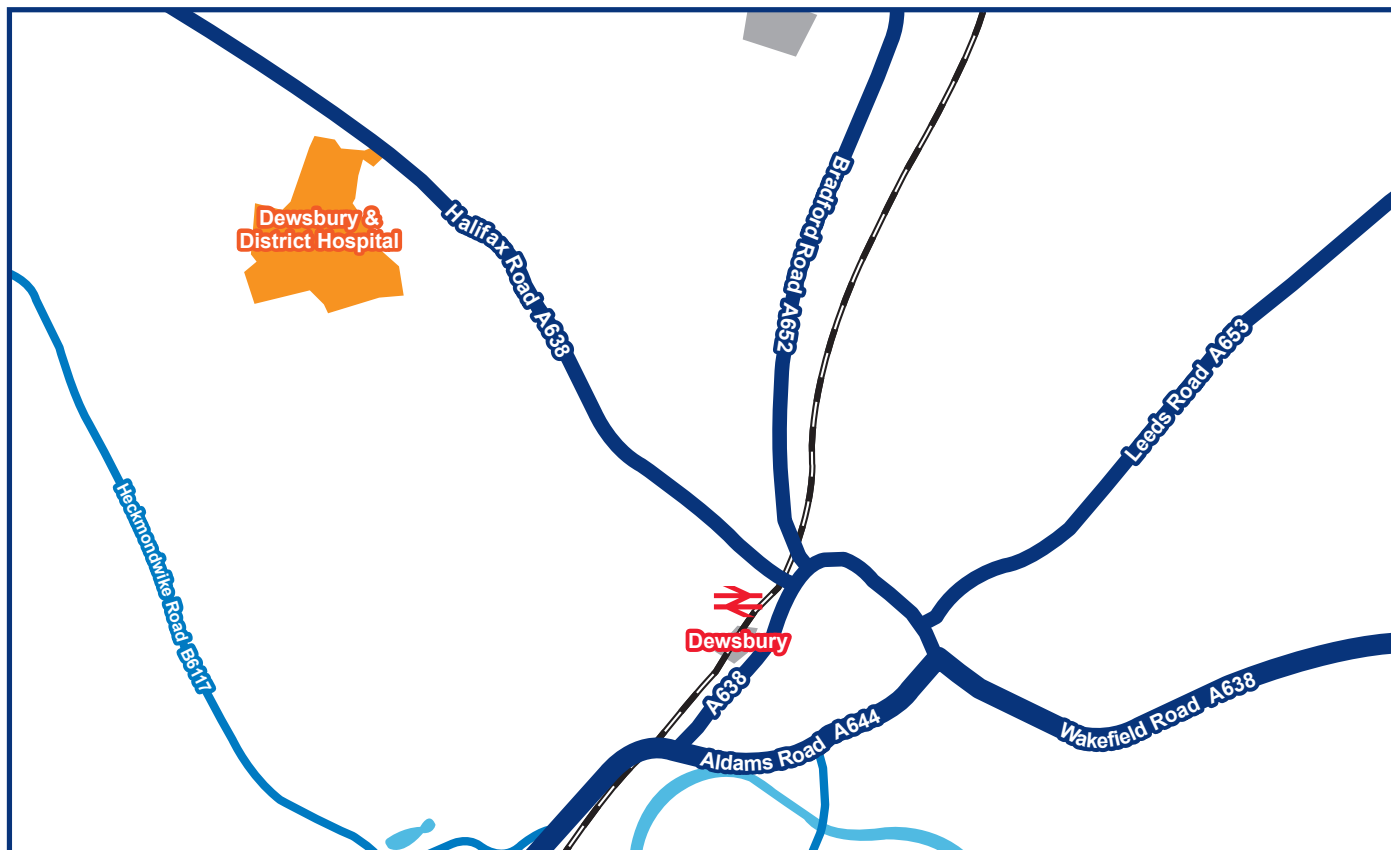

How to find us

Dewsbury & District Hospital | Halifax Road |
Dewsbury | WF13 4HS

Tel: 01924 512 182

Map not to scale

By road The MRI Scanning Centre is located in the X-Ray department of Dewsbury and District Hospital on Halifax Road (A638).

Parking

Pay and display parking is available, costing £1.20 per hour.

By bus The bus routes serving the hospital are the 212, 213, 268 and 283.

By rail The nearest National Rail train station is Dewsbury, which is one mile from the hospital.