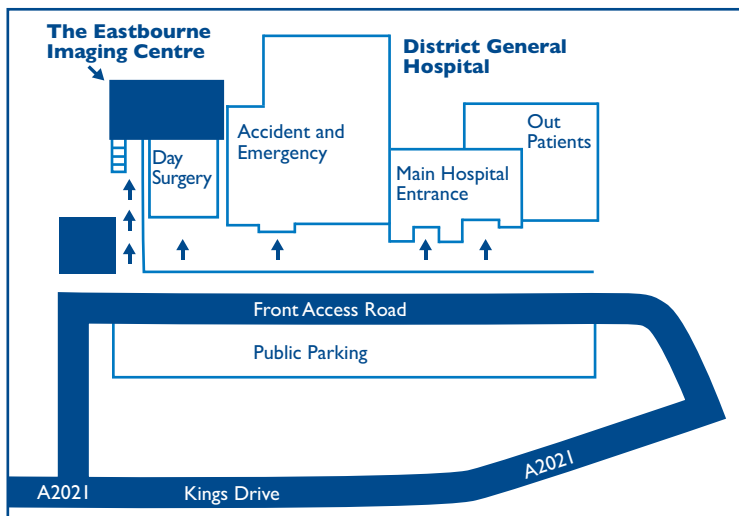

How to find us

The Eastbourne Imaging Centre | Eastbourne District Hospital | Kings Drive | Eastbourne | East Sussex | BN21 2UD

Tel: 01323 435 780

Map not to scale

By road: The Eastbourne Imaging Centre is situated in Eastbourne District General Hospital on Kings Drive (A201). Public car parking spaces operate on a pay and display basis. Spaces for disabled drivers/holders of blue car park badges are available free of charge.

By rail: The nearest stations are Hampden Park Station, which is 0.7 miles from the hospital and Eastbourne Station, which is 2 miles from the hospital.

By bus: Bus routes serving the hospital are 1A, 2, 3, 6, 18, 51, 52 and 54.