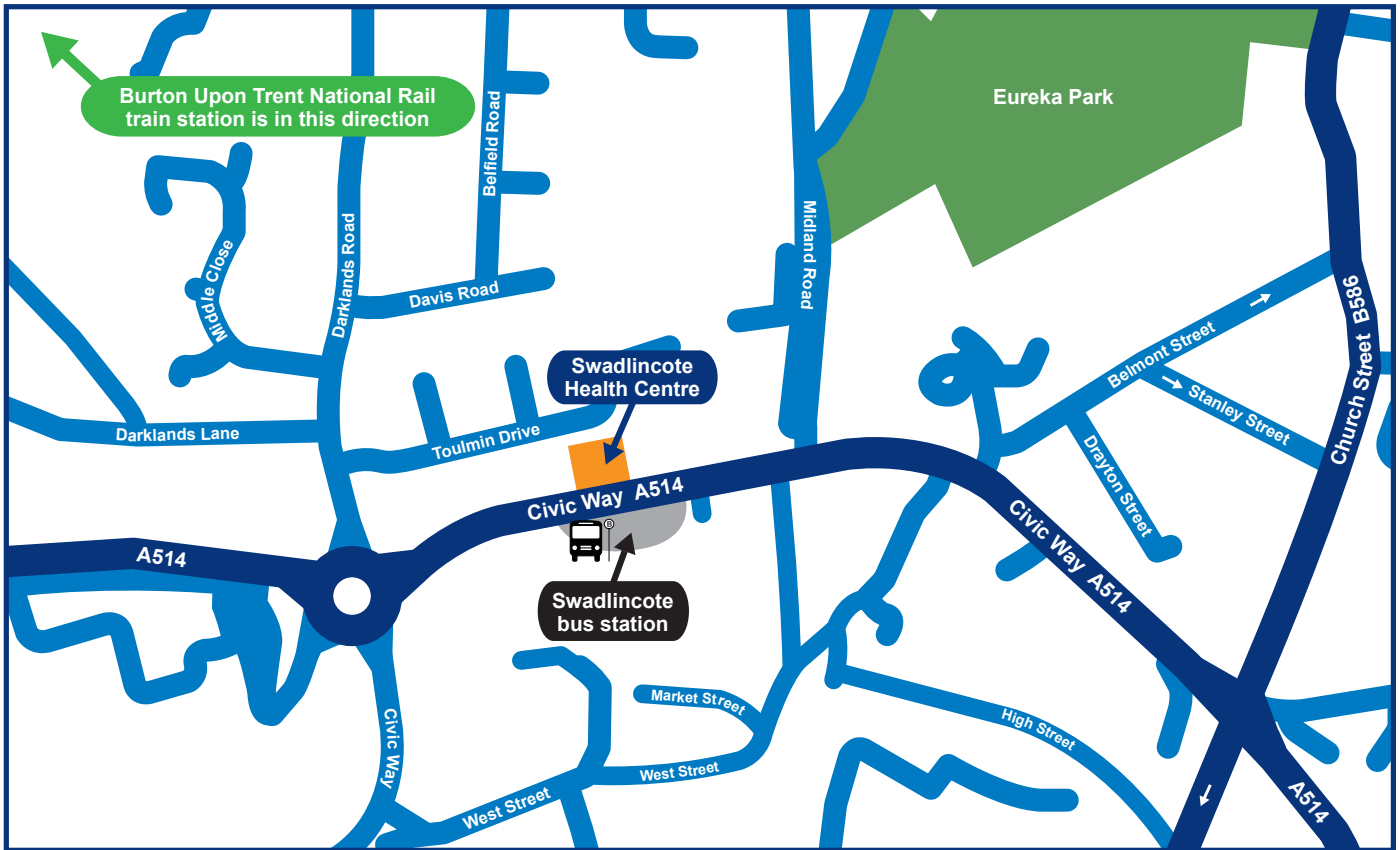

How to find us

Swadlincote Health Centre | Civic Way | Swadlincote |
Derbyshire | DE11 0AE

Tel: 0845 602 6918

Map not to scale

By road The Centre is situated on the A514 Civic Way.

By bus The 3, 3A, 3E, 3S, 4A, 8, 9, 9A, 20, 21, 21E, 21X, 22, 61 & 440 all stop at the Swadlincote bus station, which is located opposite the Centre.

By rail The nearest National Rail train station is Burton Upon Trent, which is about 20 minutes from the Centre by car.

Upon entering the building please take either the stairs or lift to the first floor and report to the patient reception. Please then have a seat and the Audiologist will come and take you through.