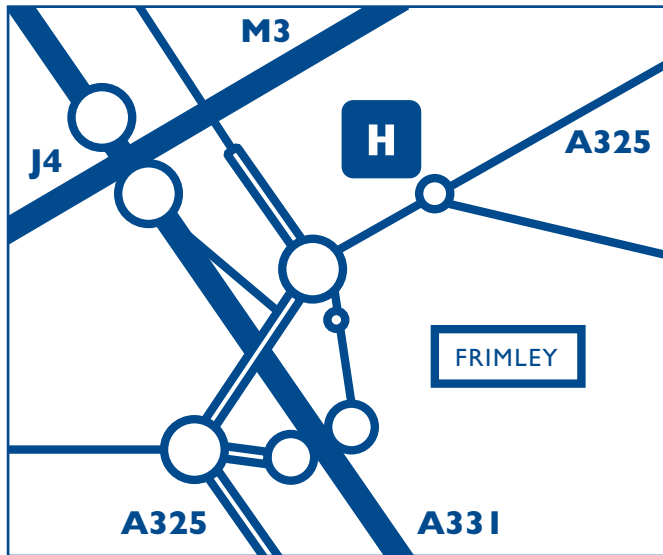

## How to find us

The Scanning Centre | Frimley Park Hospital | Portsmouth Road | Frimley |  
Surrey | GU16 7UJ

**Tel: 01276 675 582**

Map not to scale

**By road:** The Scanning Centre is situated in Frimley Park Hospital on Portsmouth Road (A325) just a 0.3 mile North-East of Frimley. Parking is available at the unit costing £1 per hour, or £5 per day payable on departure – but the car park does get very busy. Free parking is available for disabled badge holders. The preferred pedestrian access to the centre is through Entrance B.

**By rail:** The nearest station is Frimley, 0.5 miles from the hospital.

**By bus:** Bus routes serving the hospital are 2, 3, 35, 73, 50 and 501.

InHealth | Beechwood Hall | Kingsmead Road | High Wycombe | Buckinghamshire | HP11 1JL  
Tel: +44(0)1494 560000 | Fax: +44(0)1494 560056 | [www.inhealthgroup.com](http://www.inhealthgroup.com) | [info@inhealthgroup.com](mailto:info@inhealthgroup.com)