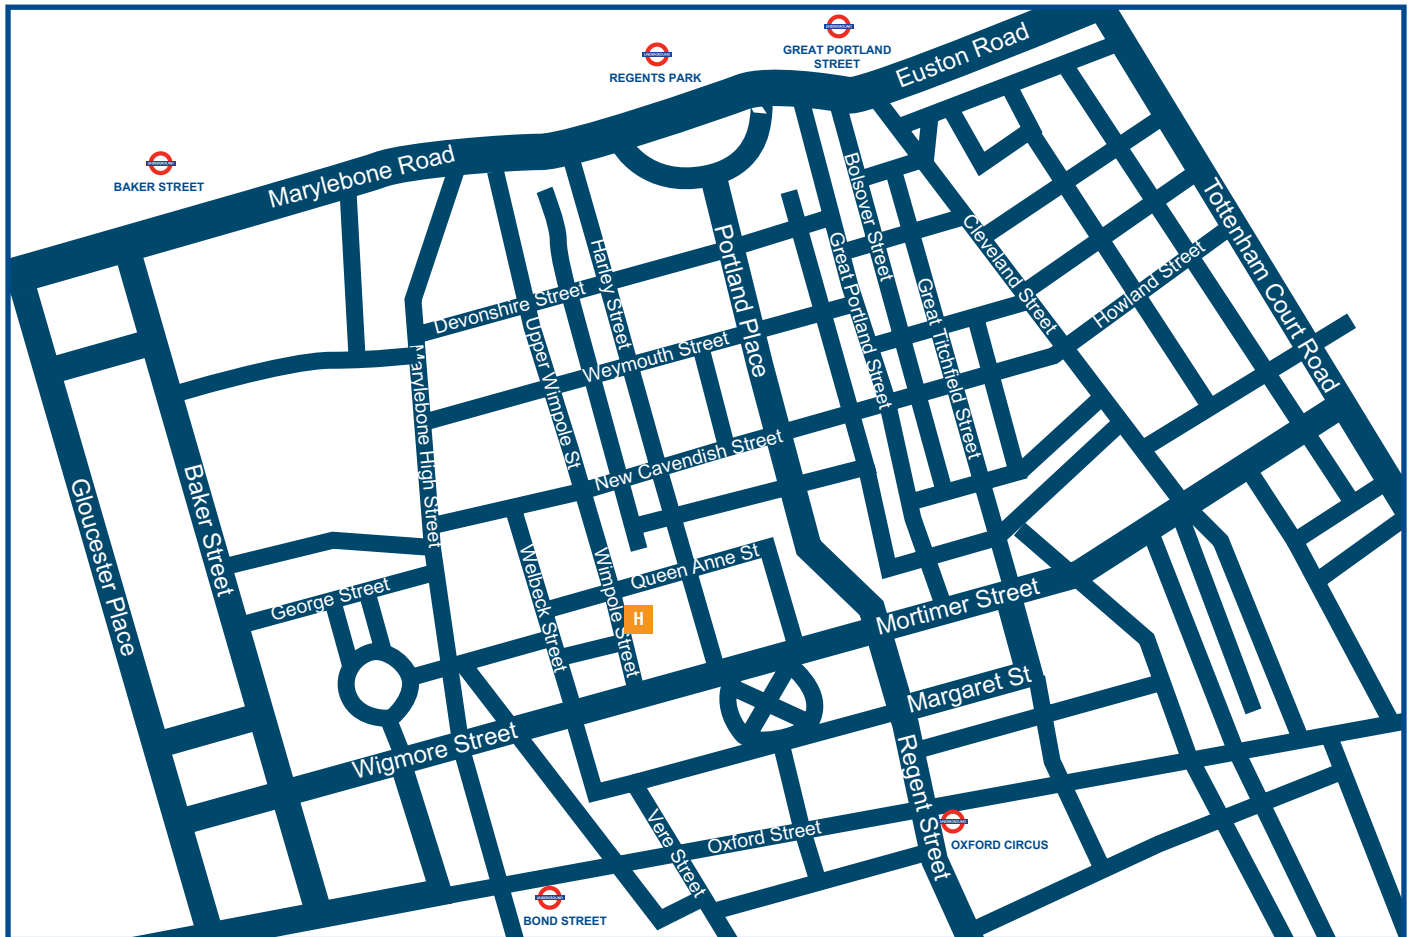

## How to find the London Imaging Centre

London Imaging Centre, 11 Wimpole Street, London W1G 9ST

### By road

The London Imaging Centre is located nearer Oxford Street at 11-12 Wimpole Street, close to the junction with Queen Anne Street. Parking is usually available on the street, however it can be expensive (payment can be made by mobile phone connect). There are several public car parks nearby, with the closest one at Cavendish Square. Please note that Wimpole Street is a one way street heading towards Marylebone.

### By bus

Bus routes serving the Centre are 205, 25, 88, 453 and C2, which will come direct to Oxford Street or very near.

### By rail

The nearest underground stations are Bond Street (Central & Jubilee lines) and Oxford Street (Central & Victoria lines) both less than 0.5 miles from the centre. The nearest rail station is Marylebone Station (BR & underground connect) which is about 0.8 miles from the centre.