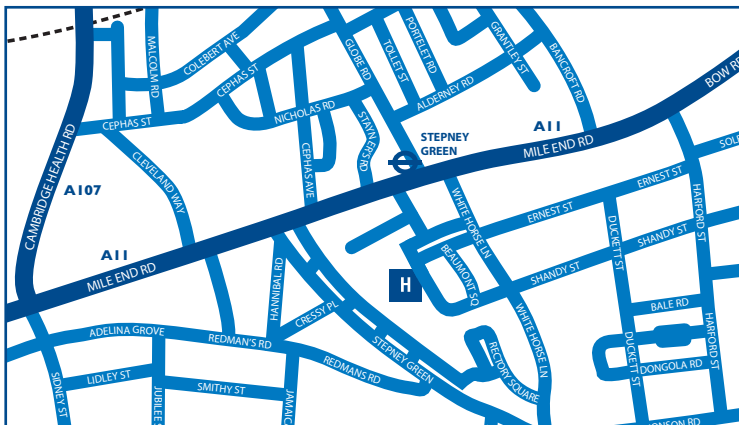

How to find us

The London Independent Hospital | 1 Beaumont Square | Stepney Green | London | E1 4NL

Tel: 0207 780 2400 | Fax: 0207 780 2401

Enquiries/Bookings: 0207 702 8884

Map not to scale

Navigation to The London Independent Hospital

Located in a leafy square, the London Independent Hospital is close to all parts of East London and SW Essex, including Docklands and the City of London.

You can find us:

By road: M25 Junction 27 (M11/A12/A11), Junction 28 (A12/A11), Junction 29 (A127/A12/A11) The A11 starts as Bow Road, which leads into Mile End Road. Turn left into White Horse Lane and first right into Eastbury Terrace. The hospital is in front of you.

By tube: District or Hammersmith & City Line to Stepney Green.

By bus: Service 25 (Ilford to Oxford Circus - 24 hour service),
309 Canning Town to Bethnal Green,
205 Mile End to Paddington - 24 Hour Service.

By air: London City Airport is about five miles away. Taxi is the easiest mode of transport between the airport and the hospital.

InHealth | Beechwood Hall | Kingsmead Road | High Wycombe | Buckinghamshire | HP11 1JL