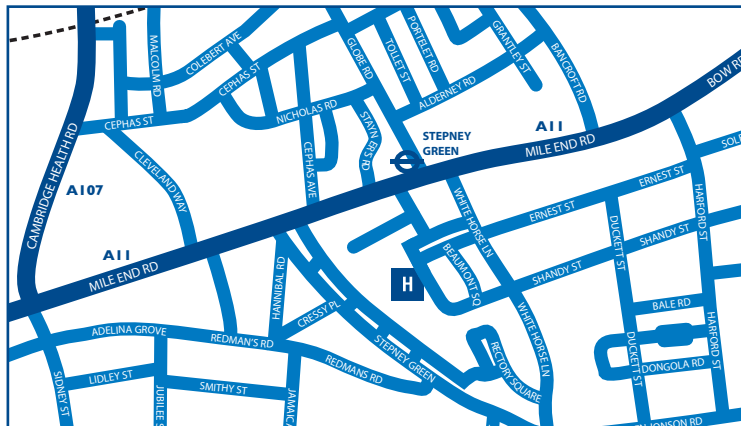

How to find us

The London Independent Hospital | 1 Beaumont Square | Stepney Green | London | E1 4NL

Tel: 0207 780 2400 | Fax: 0207 780 2401

Enquiries/Bookings: 0207 702 8884

Map not to scale

Navigation to The London Independent Hospital

Located in a leafy square, the London Independent Hospital is close to all parts of East London and SW Essex, including Docklands and the City of London.

You can find us:

By road: M25 Junction 27 (M11/A12/A11), Junction 28 (A12/A11), Junction 29 (A127/A12/A11) The A11 starts as Bow Road, which leads into Mile End Road. Turn left into White Horse Lane and first right into Eastbury Terrace. The hospital is in front of you.

By tube: District or Hammersmith & City Line to Stepney Green.

By bus: Service 25 (Ilford to Oxford Circus - 24 hour service),
309 Canning Town to Bethnal Green,
205 Mile End to Paddington - 24 Hour Service.

By air: London City Airport is about five miles away. Taxi is the easiest mode of transport between the airport and the hospital.

InHealth | Beechwood Hall | Kingsmead Road | High Wycombe | Buckinghamshire | HP11 1JL